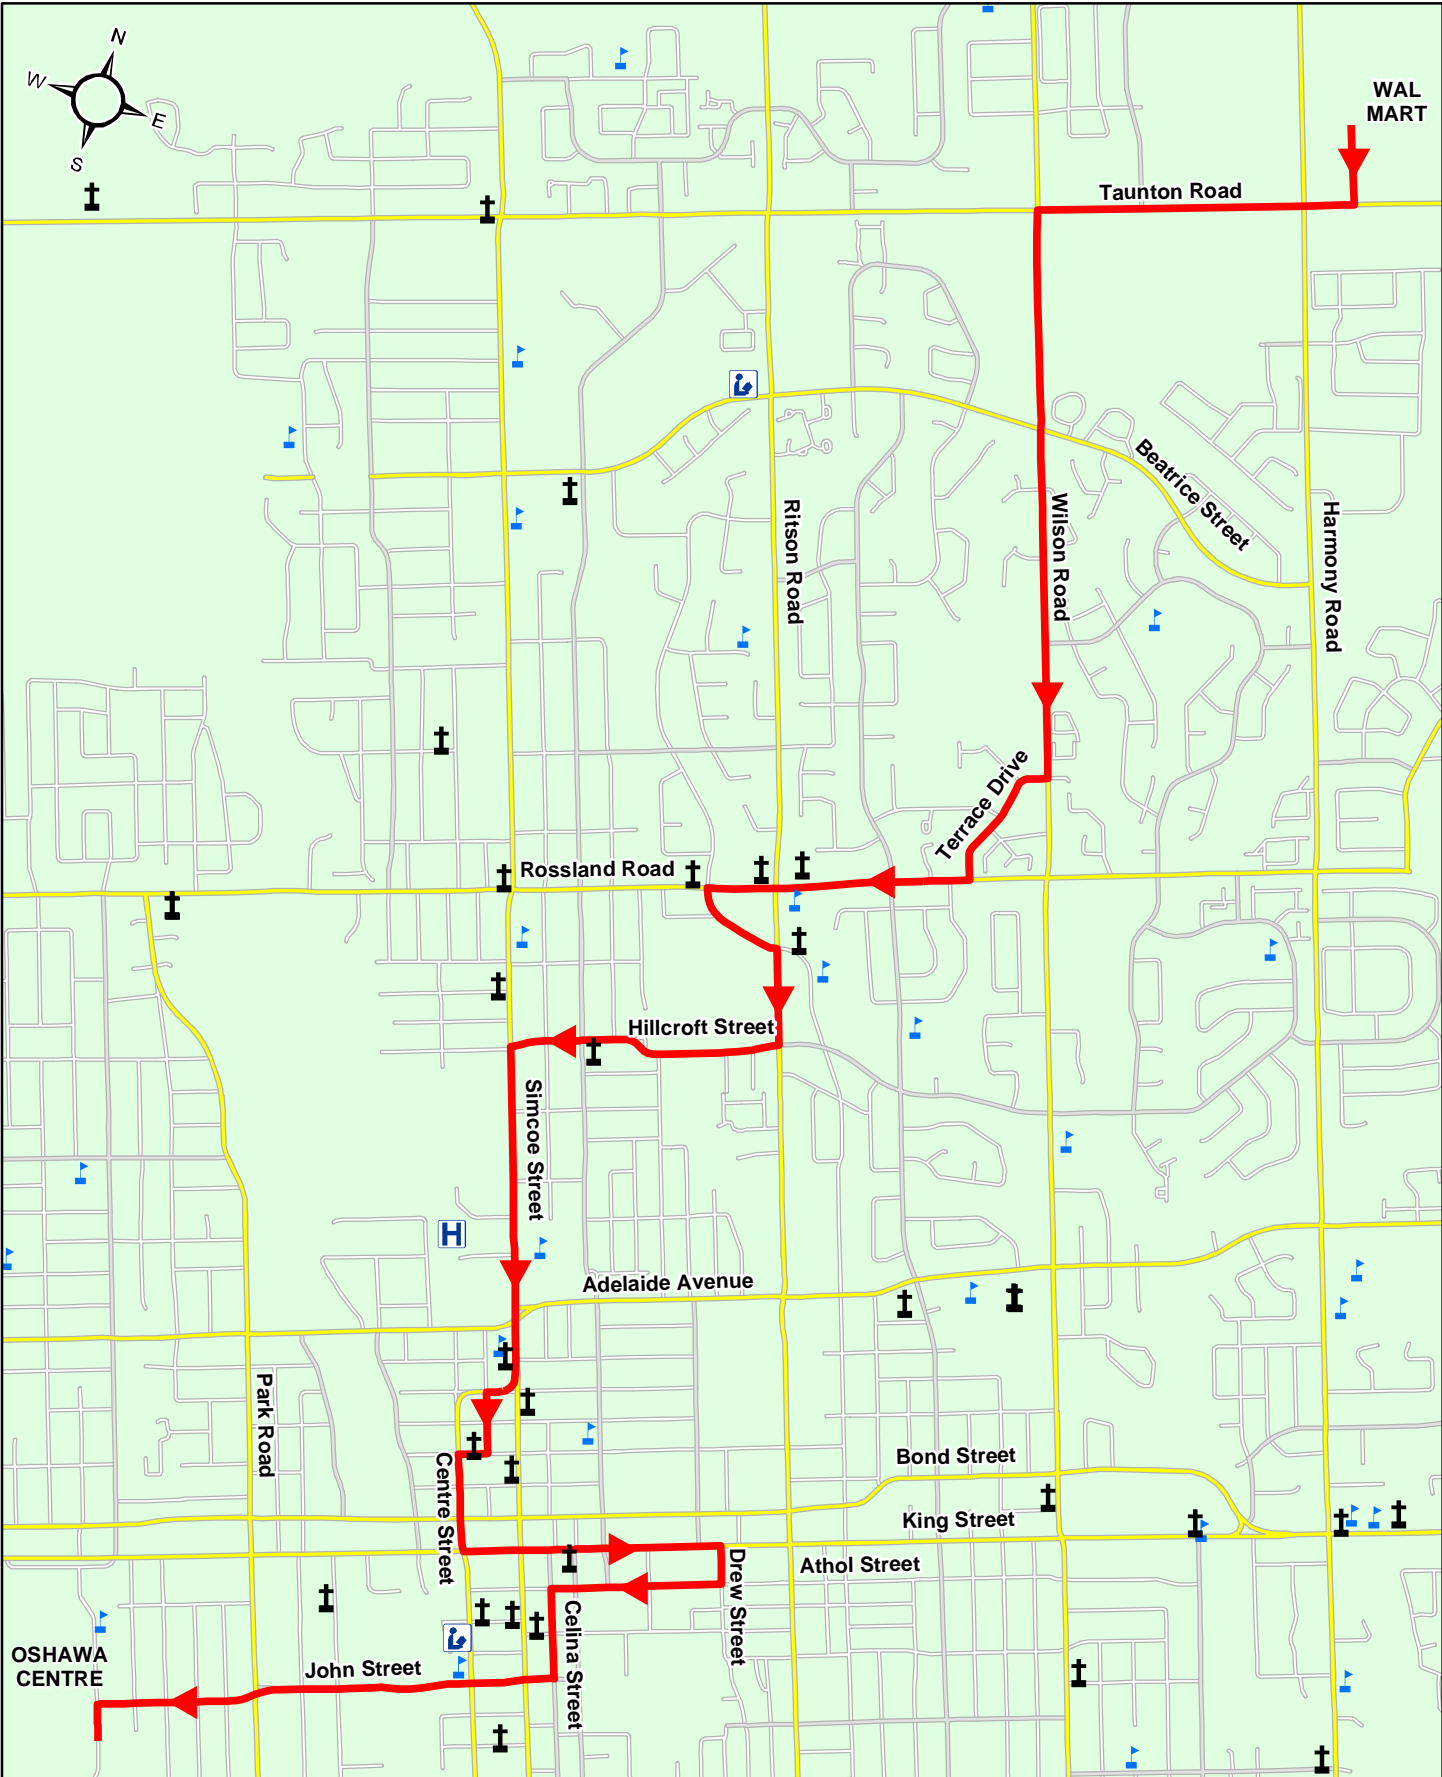

14 - Community Bus Northbound - Monday to Friday Service

EFFECTIVE JANUARY 1, 2006

14 - Community Bus Southbound - Monday to Friday Service

Connecting  
Communities

EFFECTIVE JANUARY 1, 2006