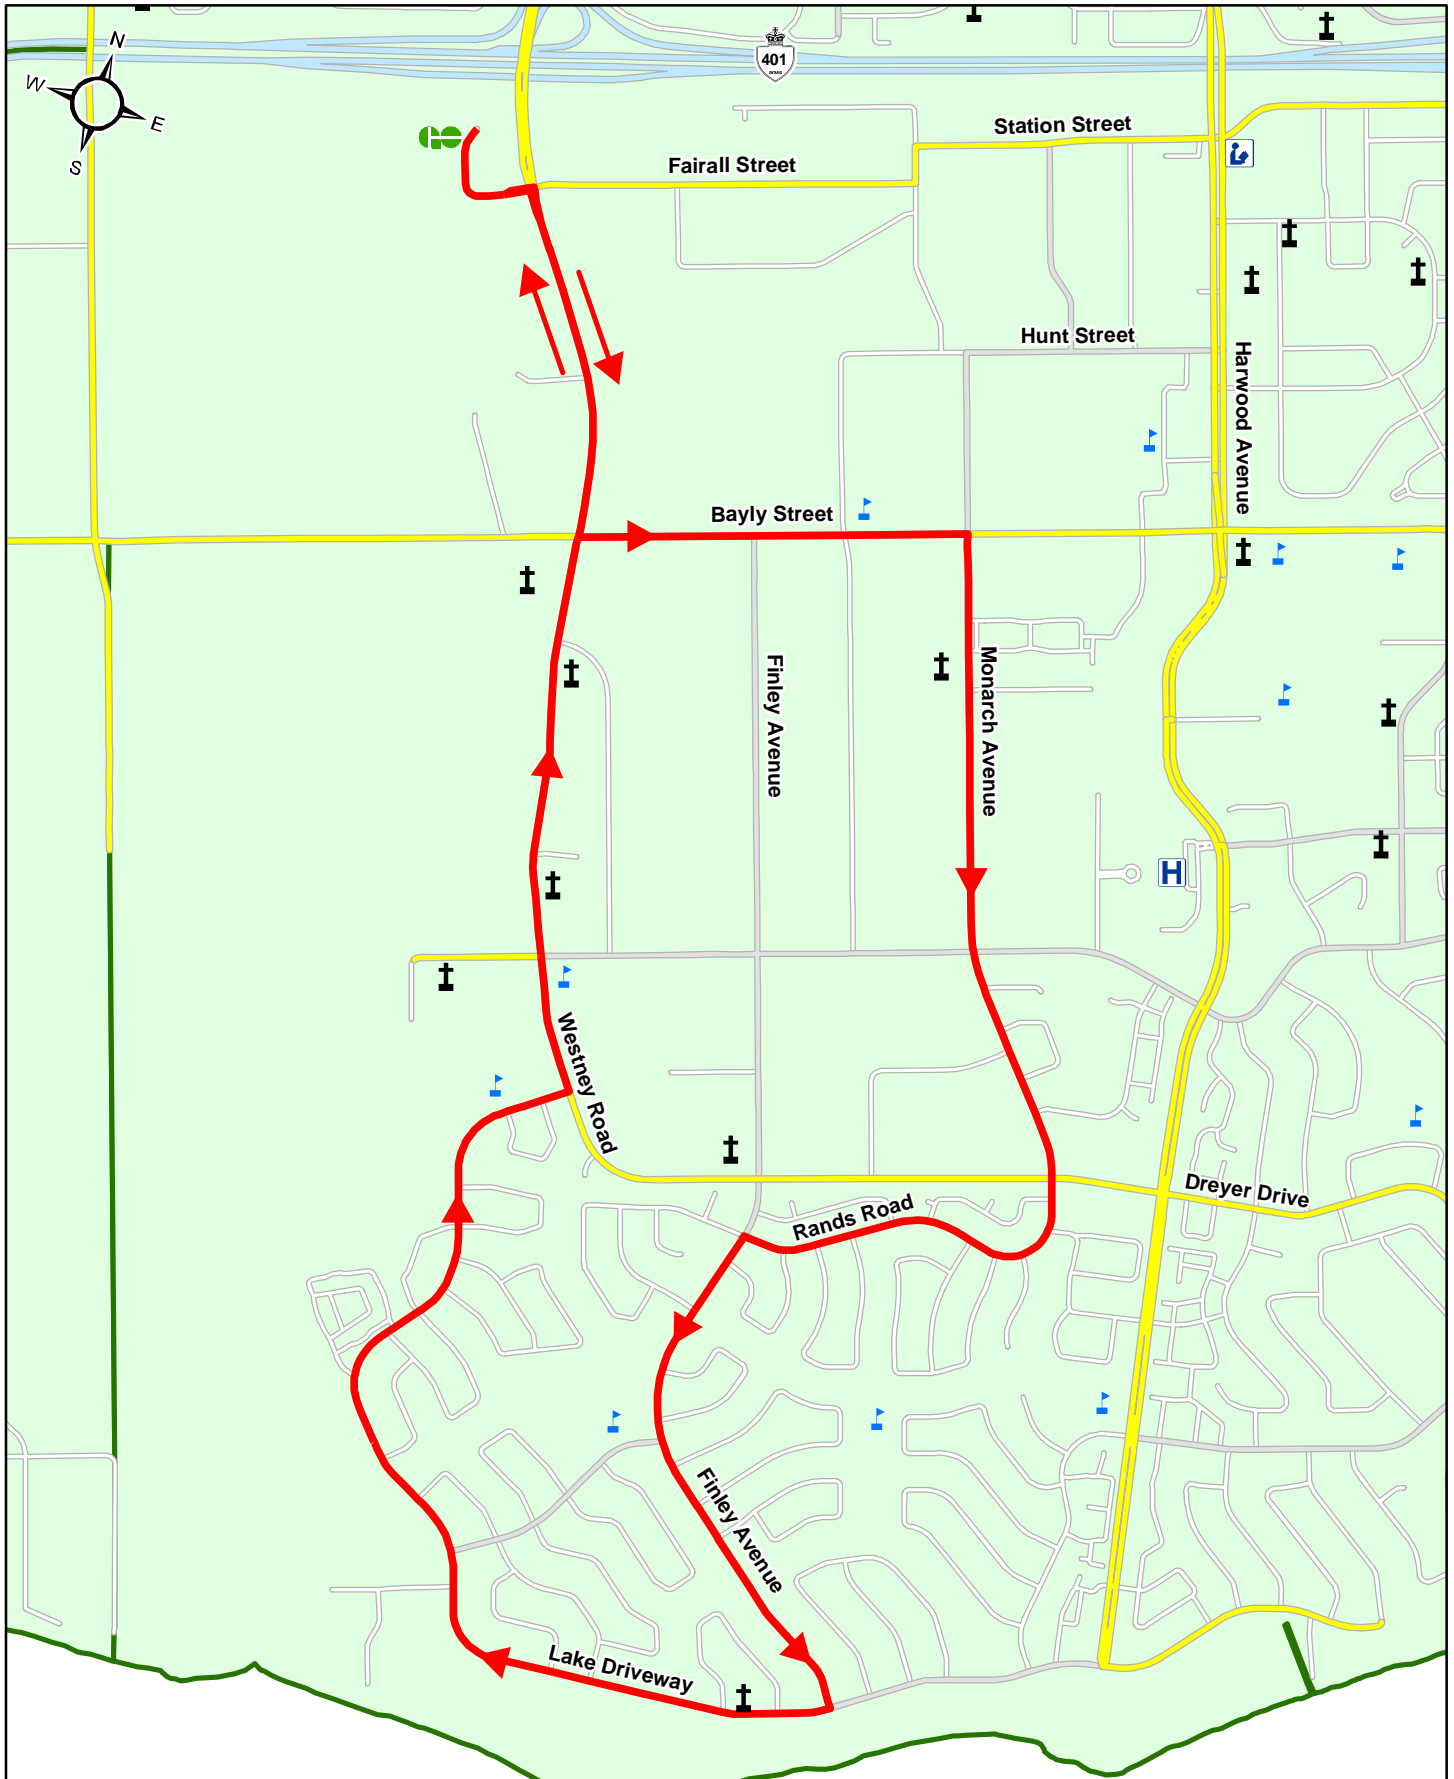

M-26 - Duffins - Midday / Saturday Service from Ajax Plaza

EFFECTIVE JANUARY 1, 2006

Connecting Communities

M-26 - Duffins - Midday Service Monday to Friday
 from GO Train Station

EFFECTIVE JANUARY 1, 2006

Connecting Communities

R-26 - Duffins - AM / PM Rush Hour

EFFECTIVE JANUARY 1, 2006

Connecting Communities