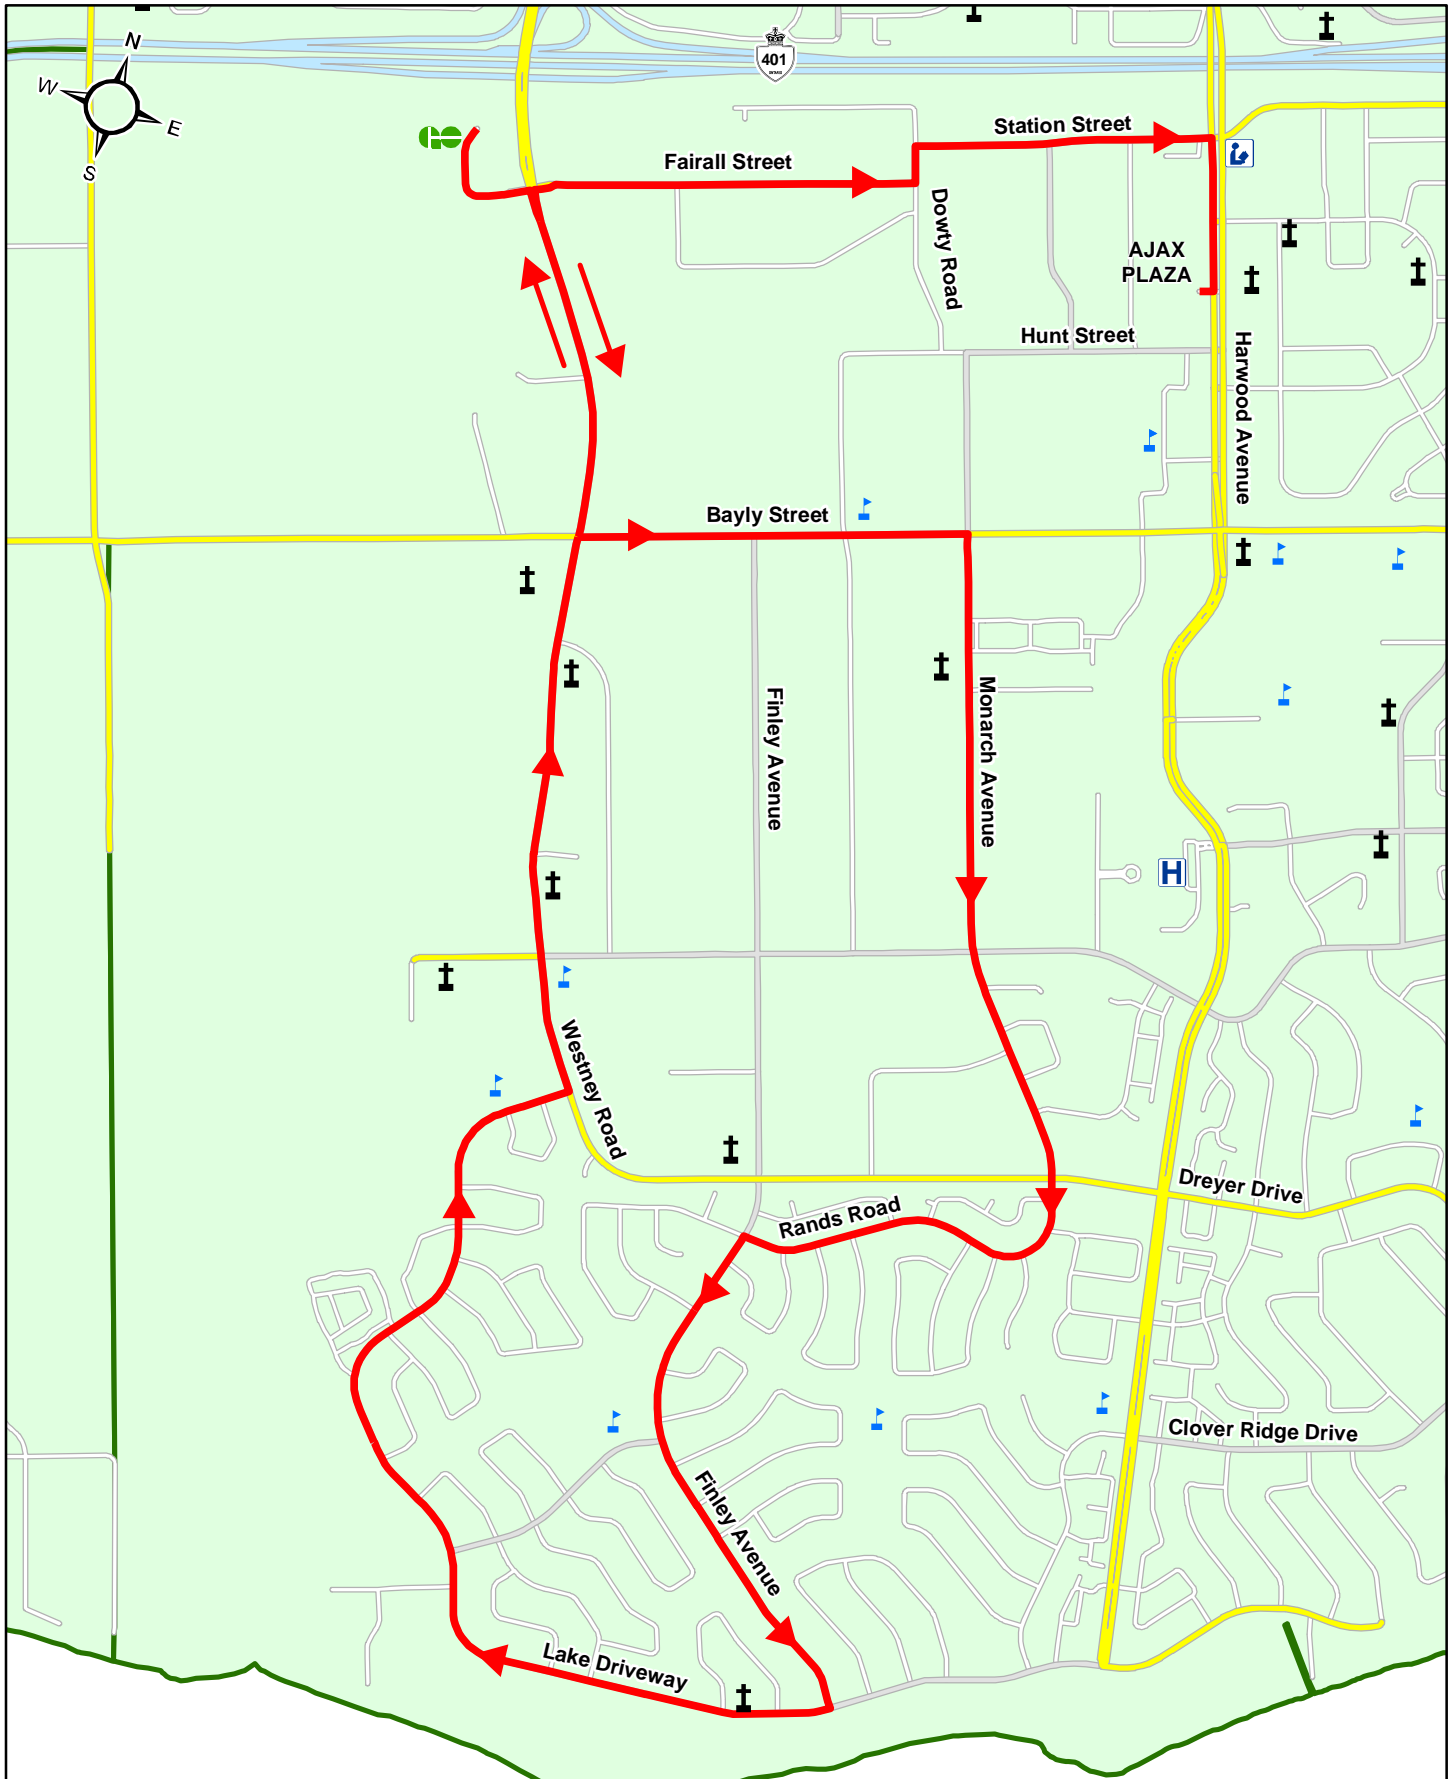

M-26 - Duffins - Midday / Saturday Service from Ajax Plaza

EFFECTIVE JANUARY 1, 2006

Connecting Communities

M-26 - Duffins - Midday Service Monday to Friday
 from GO Train Station

EFFECTIVE JANUARY 1, 2006

Connecting Communities

R-26 - Duffins - AM / PM Rush Hour

EFFECTIVE JANUARY 1, 2006

Connecting Communities